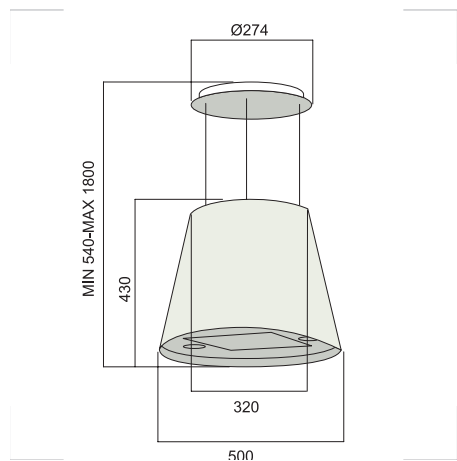

HOTTES HOODS

LAGO B

Centrale 50 cm
Noir 1100 m³/h
Touches souples 3 vitesses
2 Spots hallogène x 20W
Filtre aluminium lavable
Filtre en charbon inclus

Island 50 cm
Black 1100 m³/h
Soft touch 3 speed
2 x 20W halogen
Washable aluminum filter
Charbon filter included

LOGEMENT D'ENCASTREMENT Installation drawing

focus